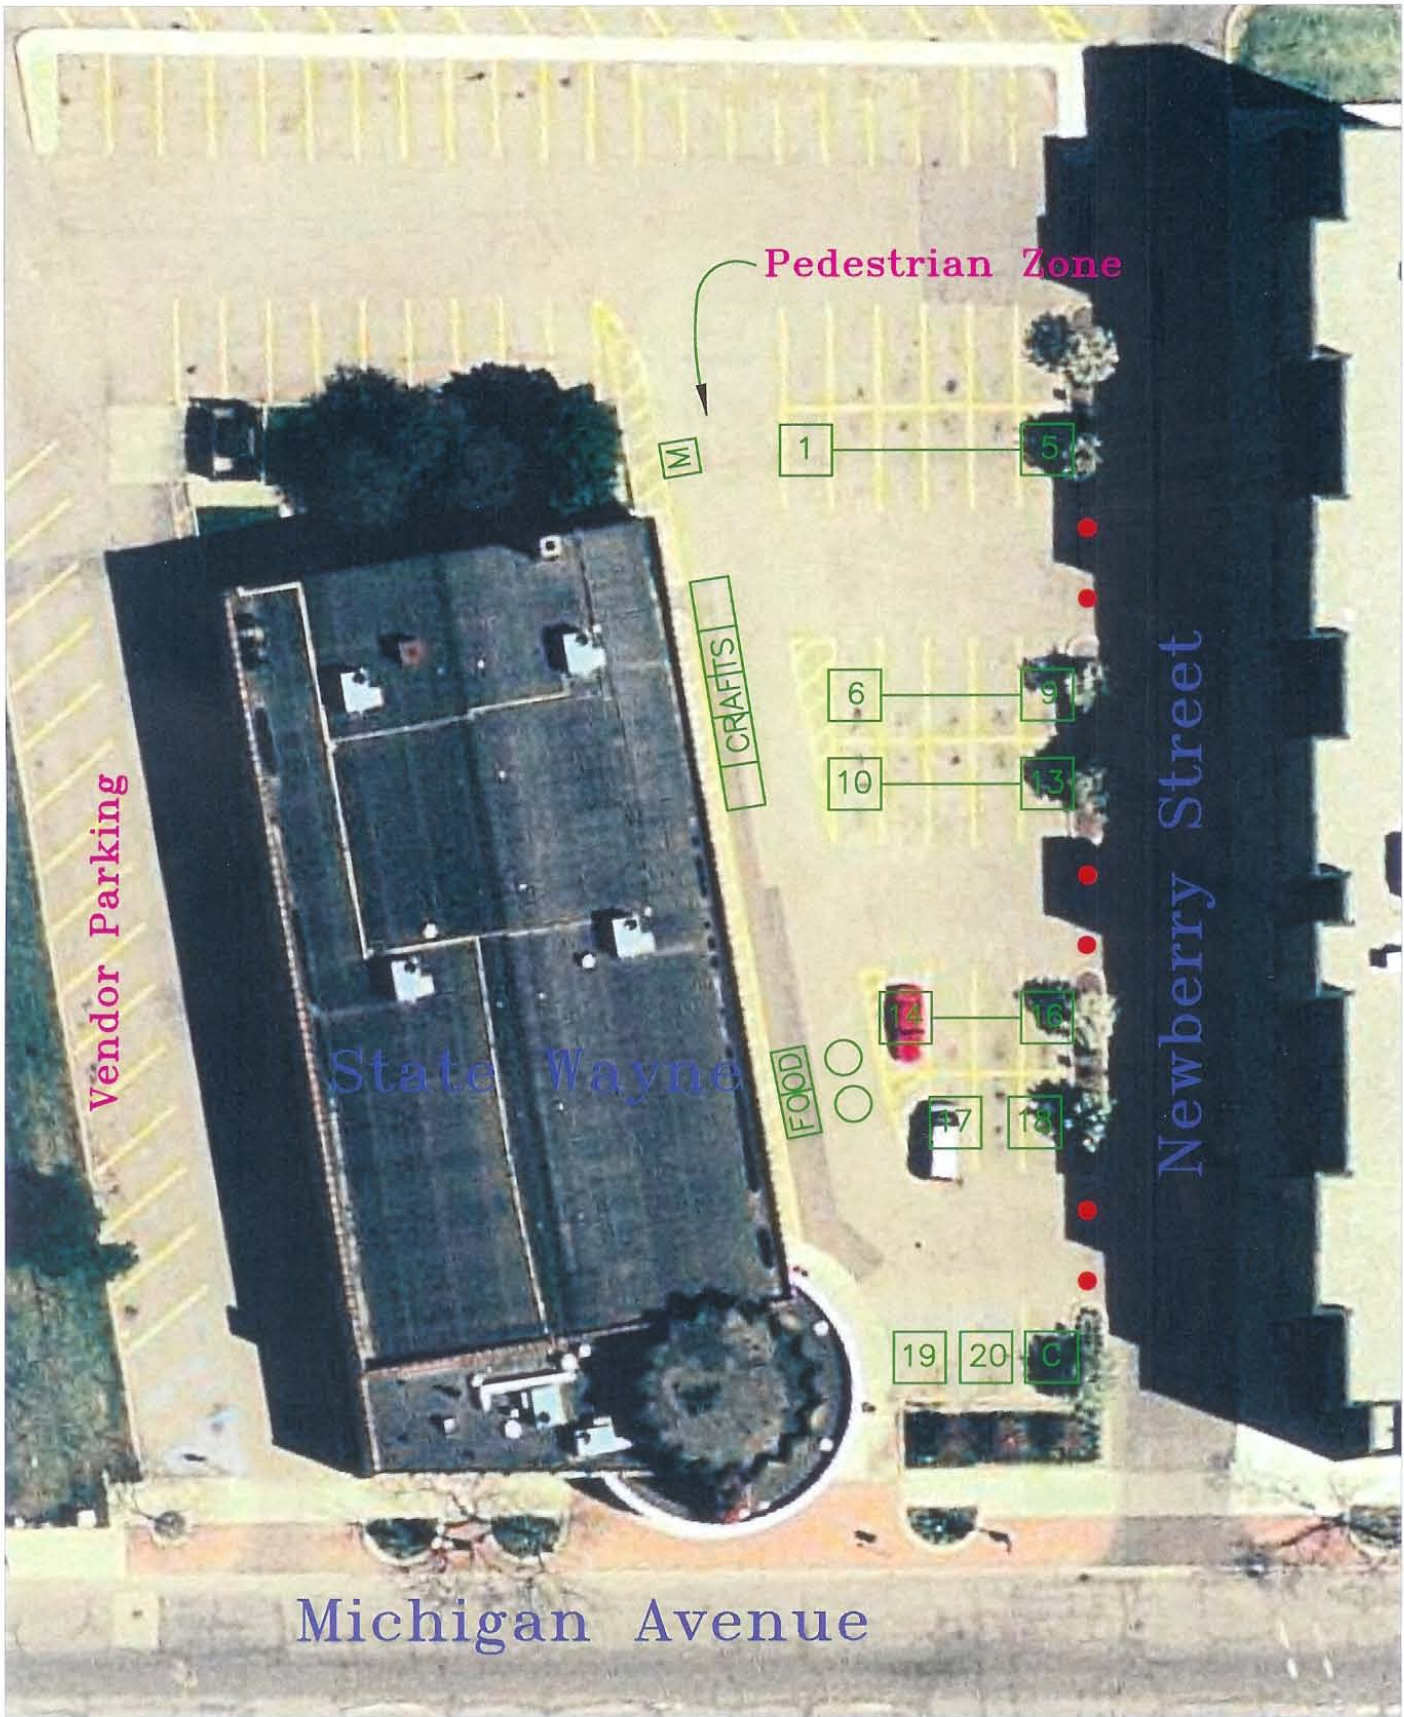

Wayne Farmer's Market

DRAWN BY: MLB

DATE: 3-28-09

REVISIONS:

CITY OF WAYNE ENGINEERING DEPARTMENT

4001 SOUTH WAYNE ROAD
WAYNE, MI 48184
(734) 728-9100

SCALE: 1"=40'

JOB NUMBER: 6581